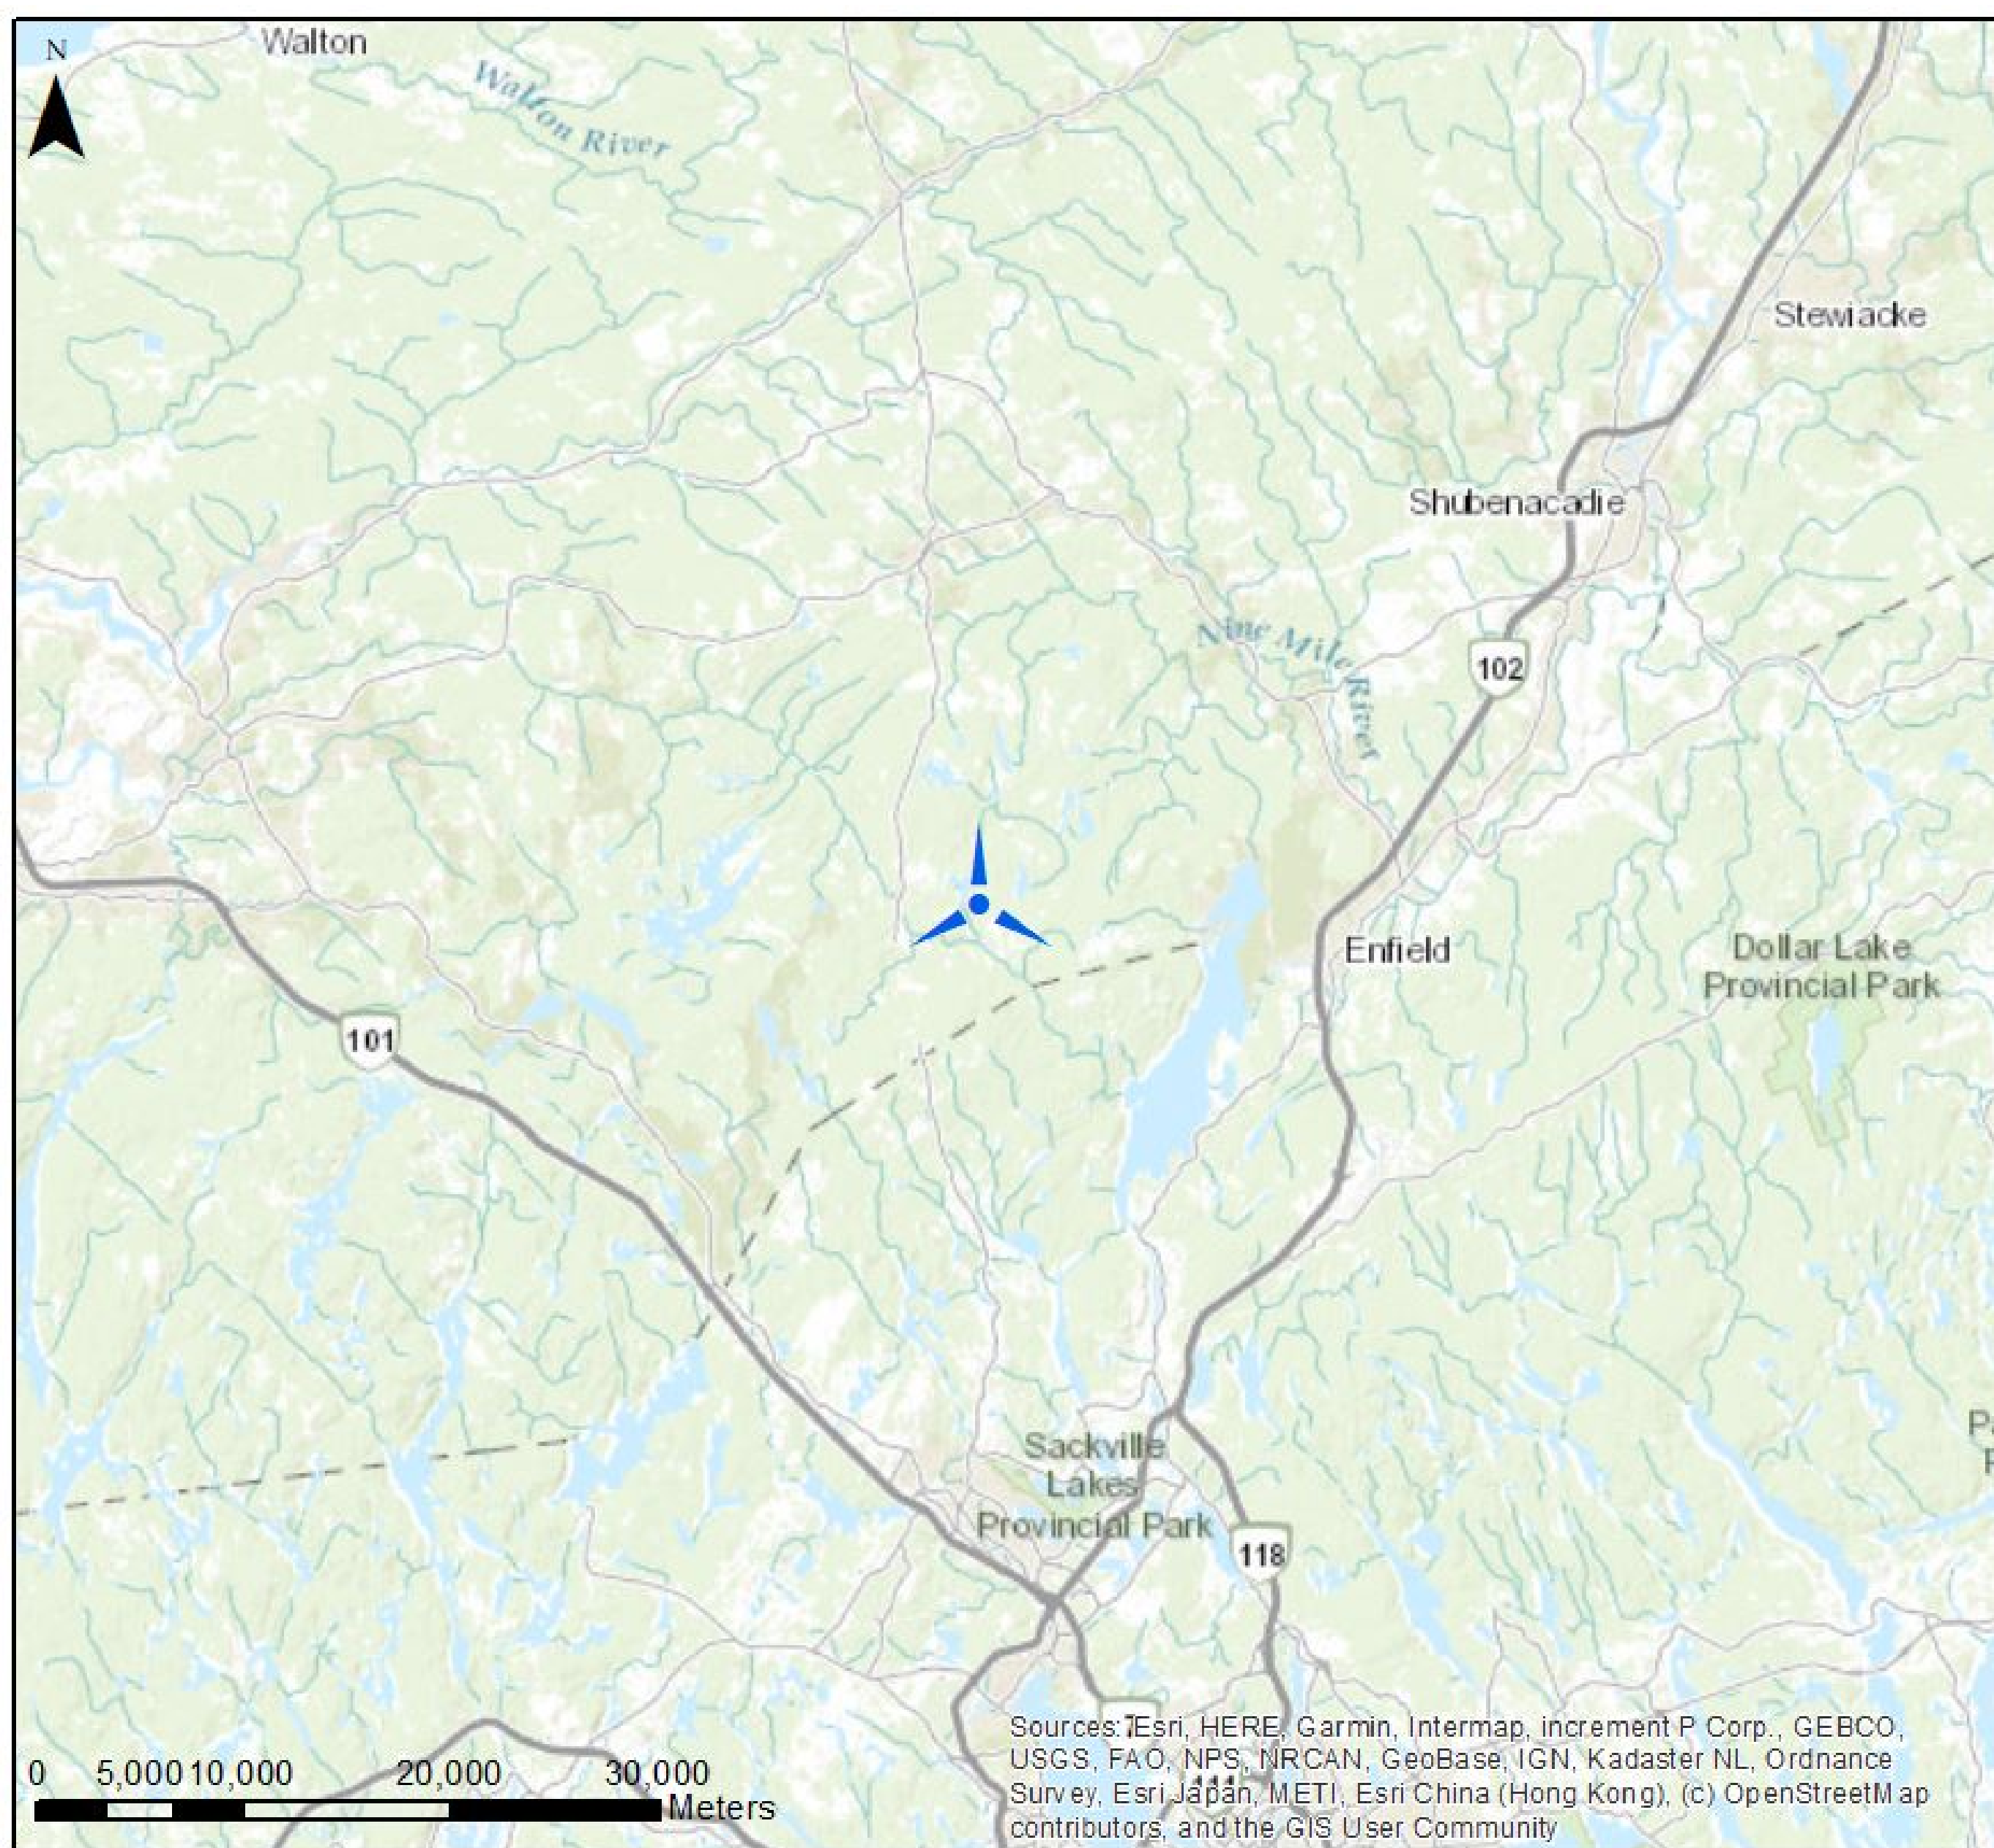

Red Spruce Energy Project Area

Proposed Project Area